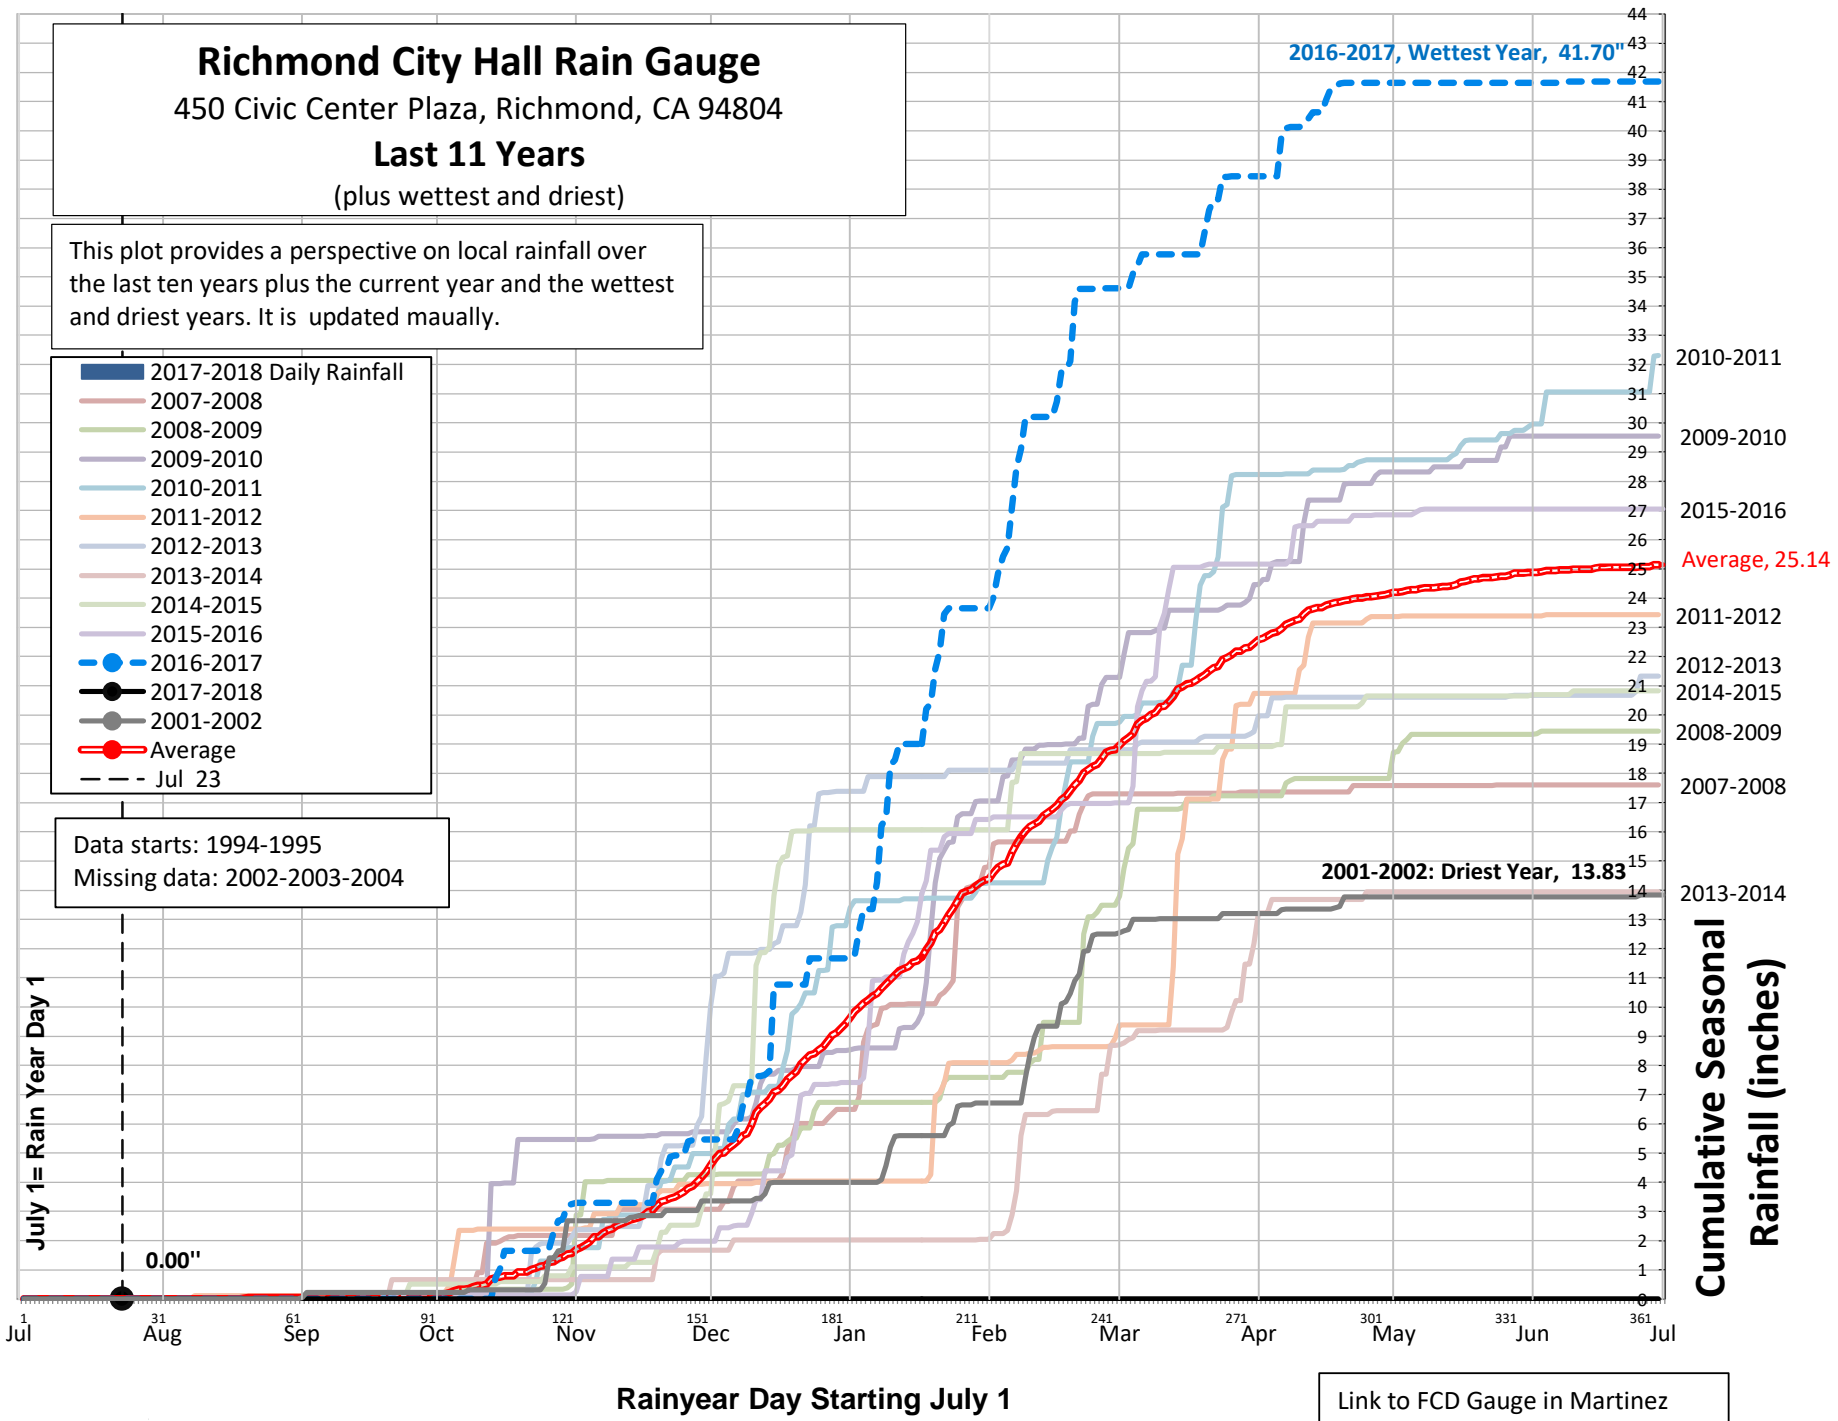

Richmond City Hall Rain Gauge

450 Civic Center Plaza, Richmond, CA 94804

Last 11 Years

(plus wettest and driest)

This plot provides a perspective on local rainfall over the last ten years plus the current year and the wettest and driest years. It is updated manually.

- 2017-2018 Daily Rainfall
- 2007-2008
- 2008-2009
- 2009-2010
- 2010-2011
- 2011-2012
- 2012-2013
- 2013-2014
- 2014-2015
- 2015-2016
- 2016-2017
- 2017-2018
- 2001-2002
- Average
- Jul 23

Data starts: 1994-1995
Missing data: 2002-2003-2004